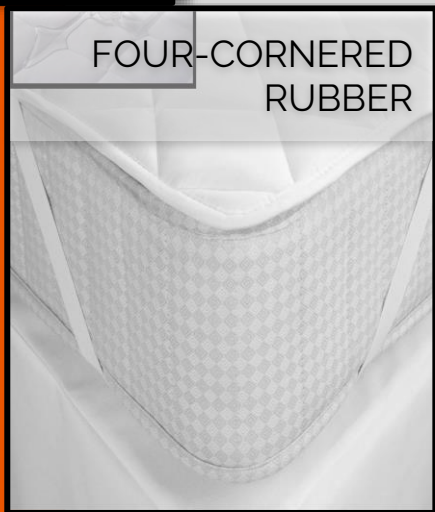

Mattress Protector Collection

May-2022

5010-Cotton Quilted Waterproof Mattress Protector (white)

Cotton Quilted Waterproof Mattress Protector
(White)

%100 Cotton-57 Thread-30/1 Cotton Yarn

120Gr/m2 Vatka Fibre Filling

PU Membrane Coating

**Fitted Sides: %50 Cotton-%50
Polyester Combed Fabric**

Cotton Quilted Waterproof Mattress Protector

FITTED

**FOUR-CORNERED
RUBBER**

5010-Cotton Quilted Waterproof Mattress Protector (white)