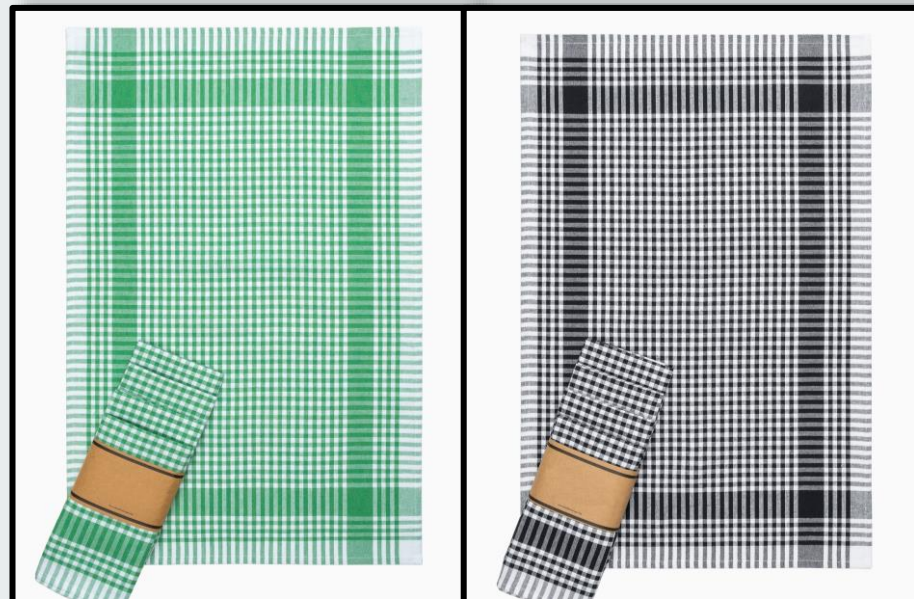

7610

%80COTTON-%20POLYESTER-45X65-POTI SQUARE
RED-BLUE-GREEN-PINK-ORANGE-TURQUOISE-
YELLOW-BLACK

7610

80COTTON-20POLYESTER-45X65-POTI SQUARE
RED-BLUE-GREEN-PINK-ORANGE-TURQUOISE-
YELLOW-BLACK

7620

%80COTTON-%20POLYESTER-
50X70-SOFT
LILAC-ORANGE-BLUE-RED-GREY