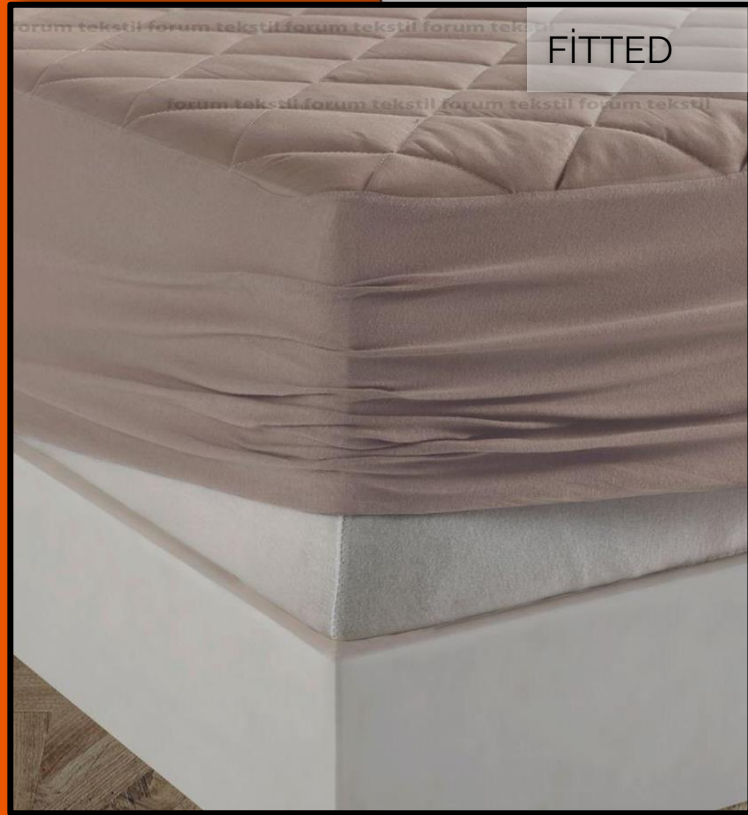

5020

Cotton Quilted Waterproof Mattress Protector
(Coloured)

5021

Cotton Quilted Waterproof Mattress Protector
(Coloured)

5022

5020-Cotton Quilted Waterproof Mattress Protector (Coloured)

FITTED Size

60X120+30