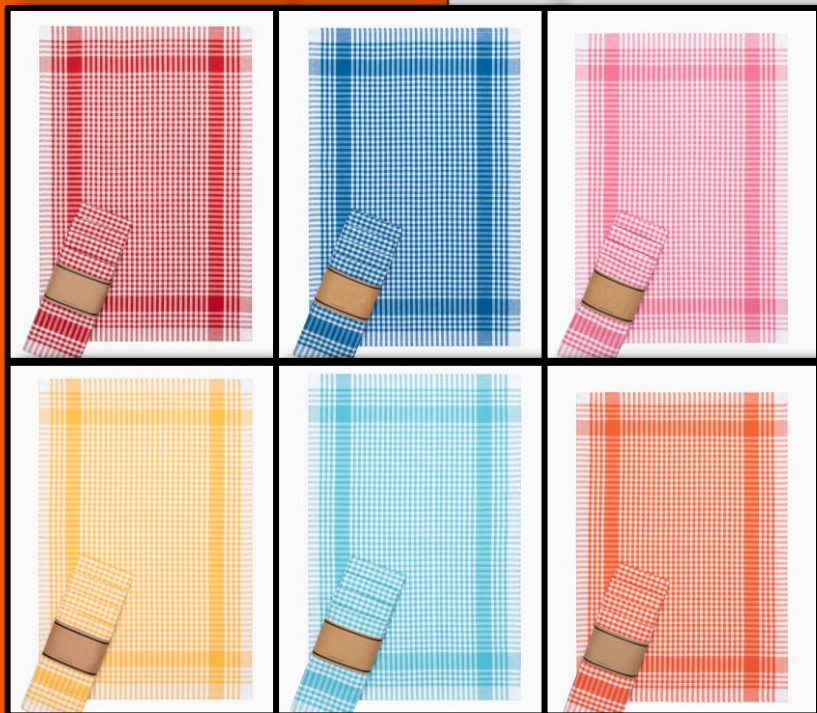

7610

80COTTON-20POLYESTER-45X65-POTI SQUARE
RED-BLUE-GREEN-PINK-ORANGE-TURQUOISE-
YELLOW-BLACK