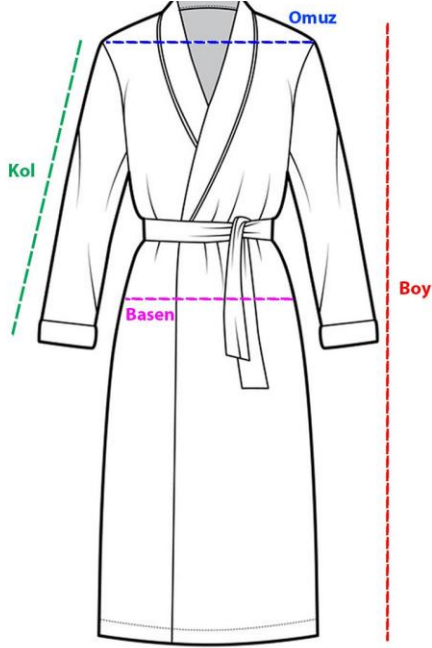

PİQUE BATHROBE SİZES

ÖLÇÜ TABLOSU