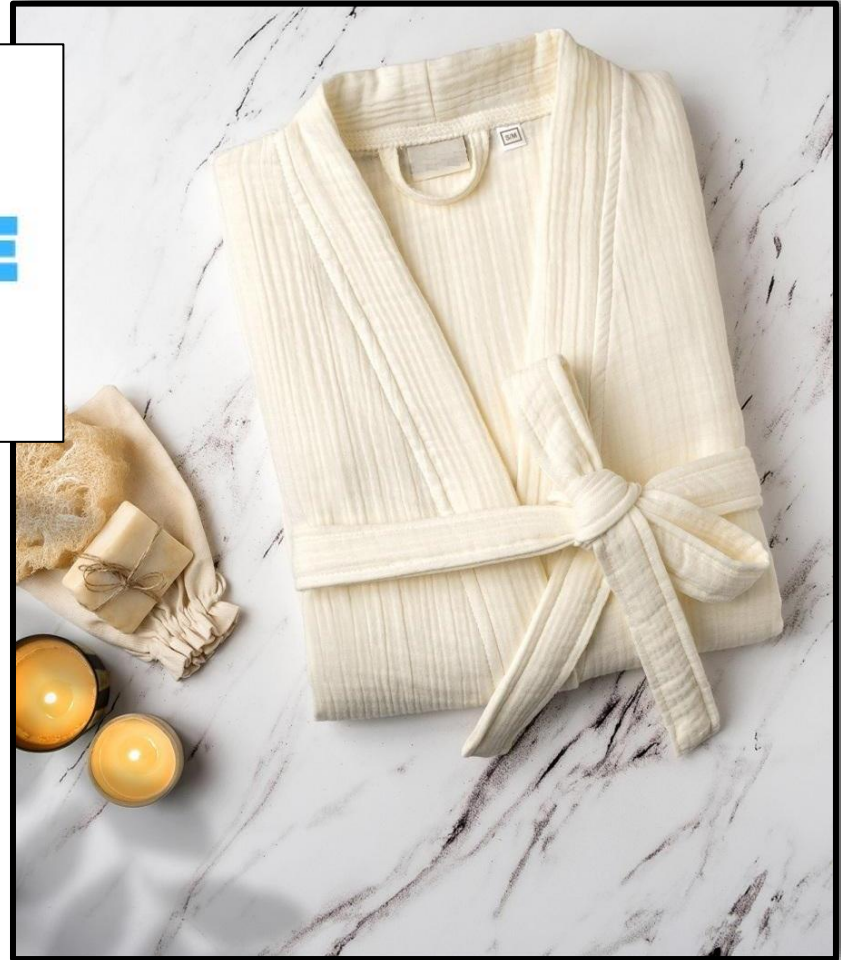

**DOKU
TEXTILE**
for your pleasure

Bathrobe Collection

May-2022

**Doku
Prestige
Bathrobe Sets**

4000

%100 COTTON - FRENCH GUIPURE SET
CONTENT: BATHROBE (2), 50X90 TOWEL (2),
100X150 TOWEL (2), 500GR/M2
CREAM-CREAM