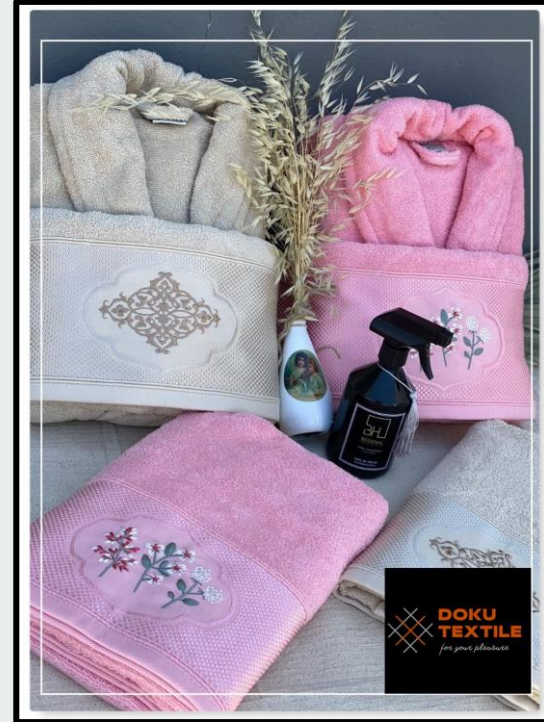

%100 COTTON - SINGLE SET
CONTENT: BATHROBE, 50X90 EMBROIDERED
TOWEL, 70X140 BATH TOWEL, SLIPPERS,
450GR/M2