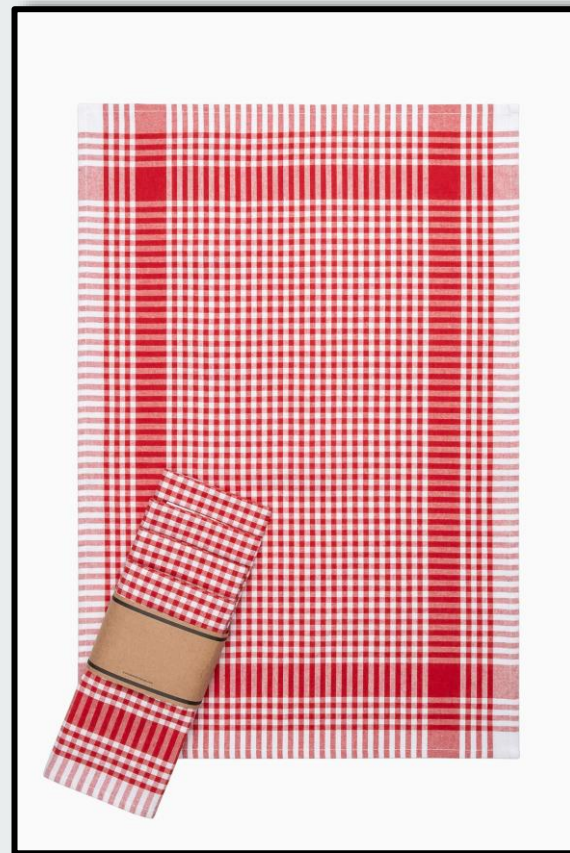

7610

%80COTTON-%20POLYESTER-45X65-POTI SQUARE
RED-BLUE-GREEN-PINK-ORANGE-TURQUOISE-
YELLOW-BLACK