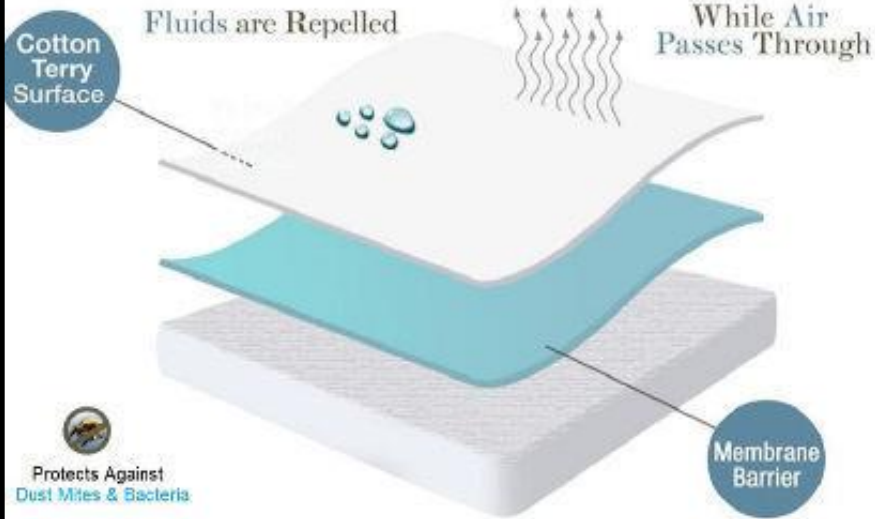

180X200+34

200X200+34

5030- % 100 Cotton Terry Cloth Waterproof Mattress Protector

%100 COTTON TERRY CLOTH WATERPROOF
MATTRESS PROTECTOR

Hypoallergenic • Waterproof Breathable

The diagram shows a mattress protector on a mattress, with arrows indicating air passing through the material. The features are listed on the right side:

-  **WATERPROOF**
PREMIUM SAFEGUARD VINYL
-  **ANTIBACTERIAL**
-  **NOISELESS STAY
SOFT TOP SURFACE**
-  **ELASTIC SIDEWALLS
KEEPS PROTECTOR IN PLACE**
-  **DUST MITE BARRIER**

SLEEP SPA
by COIRFIT MATTRESS