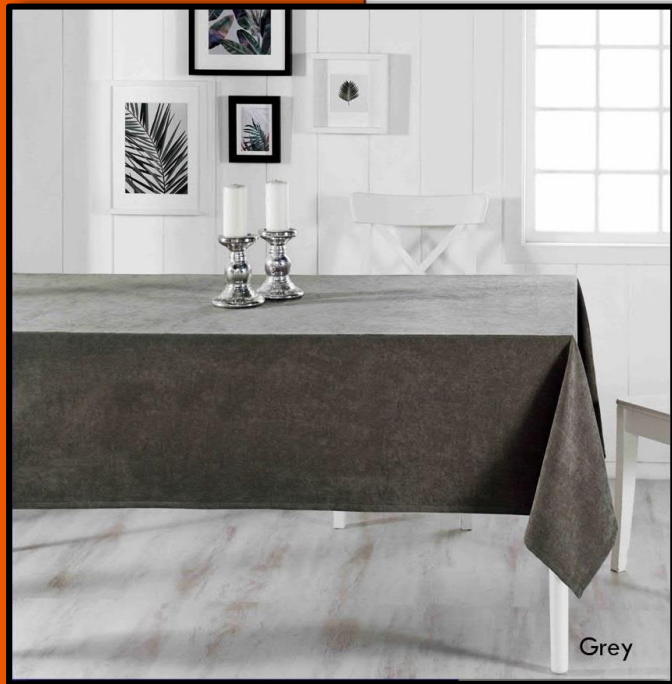

7017

TABLE CLOTH %100POLYESTER -150X220-
150X260
BRICKRED-BEIGE-GOLD-BROWN-
EMERALD GREEN-GREY

7016

RUNNER - 48X150
BRICK RED - BEIGE - GOLD - BROWN - EMERALD GREEN

7017

Grey

%100POLYESTER-150X220-150X260
GREY