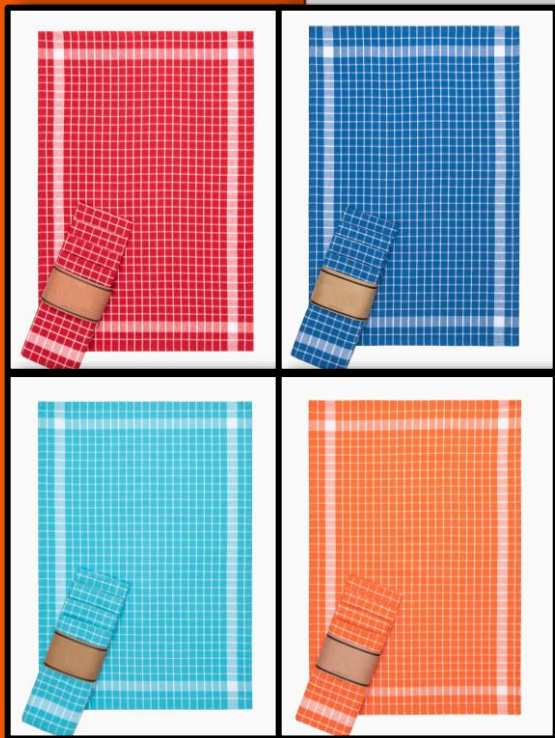

7600

%80 COTTON - %20 POLYESTER - 45X65 - SQUARE
RED-BLUE-GREEN-PINK-ORANGE-TURQUOISE