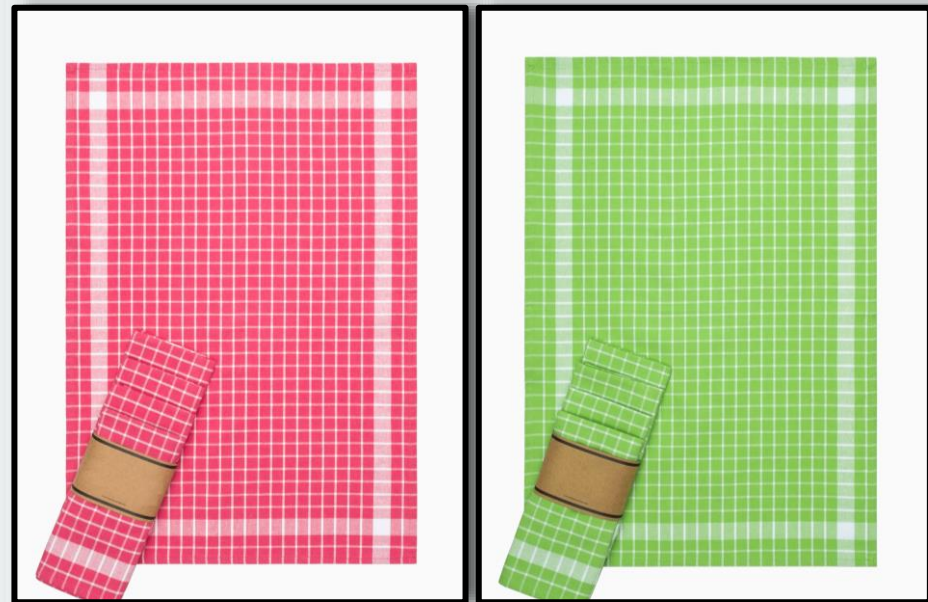

7600

%80 COTTON - %20 POLYESTER - 45X65 - SQUARE
RED-BLUE-GREEN-PINK-ORANGE-TURQUOISE