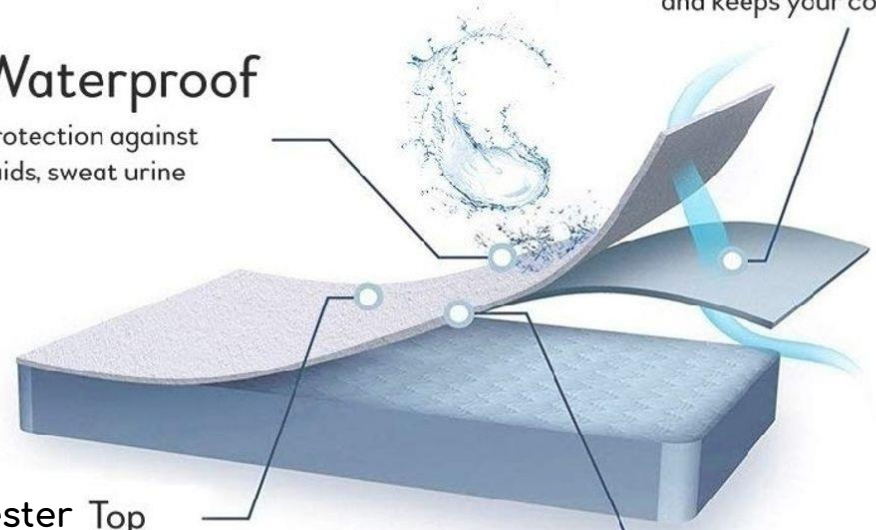

5040- Micro Waterproof Mattress Protector

Breathable Membrane

maintains the temperature and keeps your comfort

100% Waterproof

full protection against all fluids, sweat urine

%100 Polyester Top

Protection against dust mites and allergens/bacteria