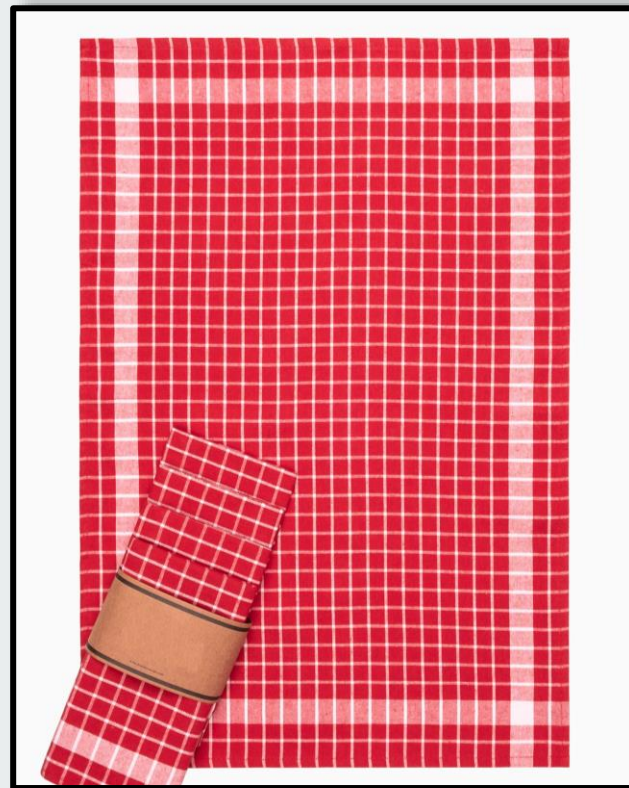

7600

%80 COTTON - %20 POLYESTER - 45X65 - SQUARE
RED-BLUE-GREEN-PINK-ORANGE-TURQUOISE