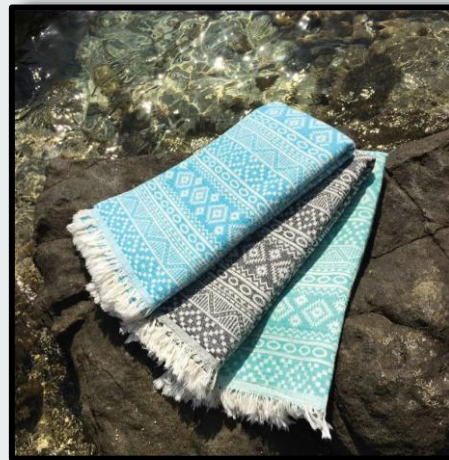

3310

90X170cm
JACQUARD - DOUBLEFACE
NAVYBLUE-ORANGE-BLUE-TURQUOISE-PINK-GREY
%100 COTTON -

3320

90X170cm
JACQUARD - DOUBLEFACE
BLACK-BEIGE-BLUE-PINK-RED-NAVY BLUE-GREY-GREEN
%100 COTTON

3330

90X170cm
JACQUARD - DOUBLEFACE
TURQUOISE-BLACK-GREEN-RED-ORANGE
%100 COTTON